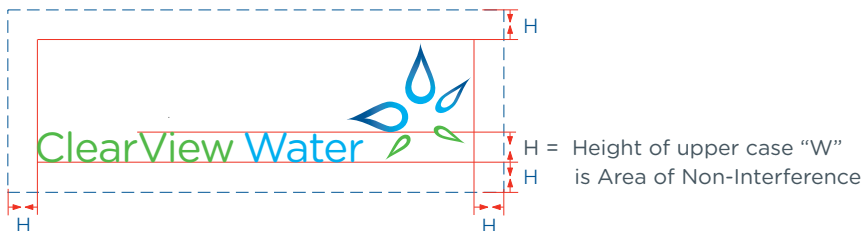

ClearView Water

Clean. Healthy. Pure

Logotype Usage Guidelines for Print

Area of Non-Interference

Color Chart Conversions

Color	PMS	C	M	Y	K	R	G	B	WEB
 Green	361 U	69	0	100	0	84	185	72	54B948
 Lt. Blue	Process Cyan U	100	0	0	0	0	174	239	00AEEF
 Dk. Blue	294 U	100	58	0	21	0	85	150	005596